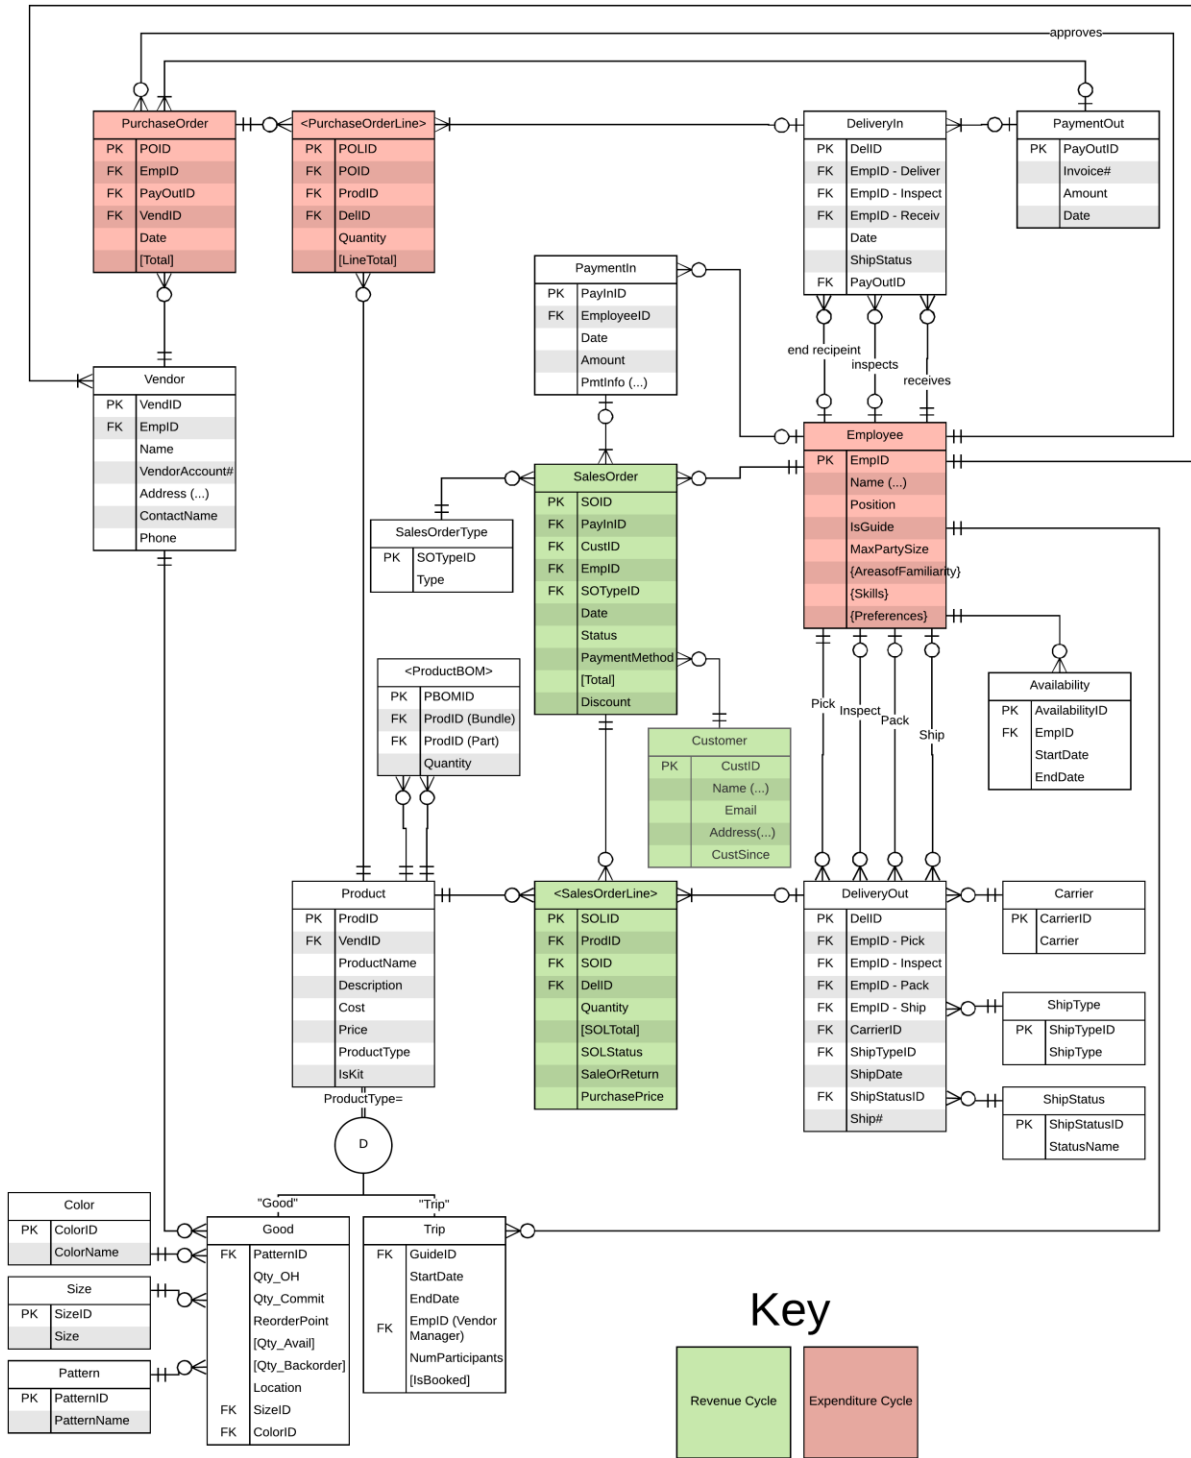

Elysian Fly Fishing ERD

Database

The database number is: **ESa195231**

Implemented Database Diagram: